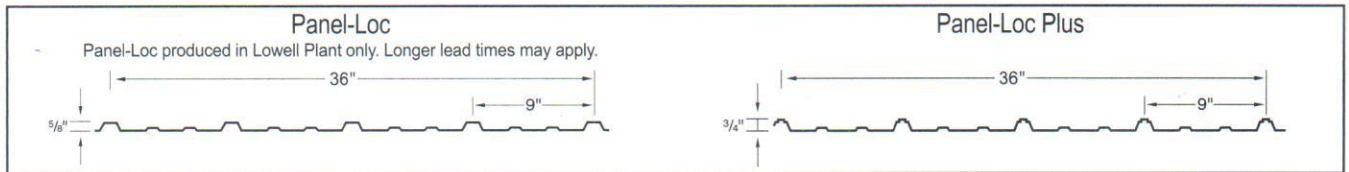

Crimson

Gallery

Taupe

Ivory (29 ga. only)

Gold (29 ga. only)

Black (29 ga. only)

29g: Brilliant (G90 galvanized)/
Arctic (Galvalume)
26g: Brilliant (Galvalume)

Copper Metallic †
Color variation between orders is normal and not a cause for rejection.